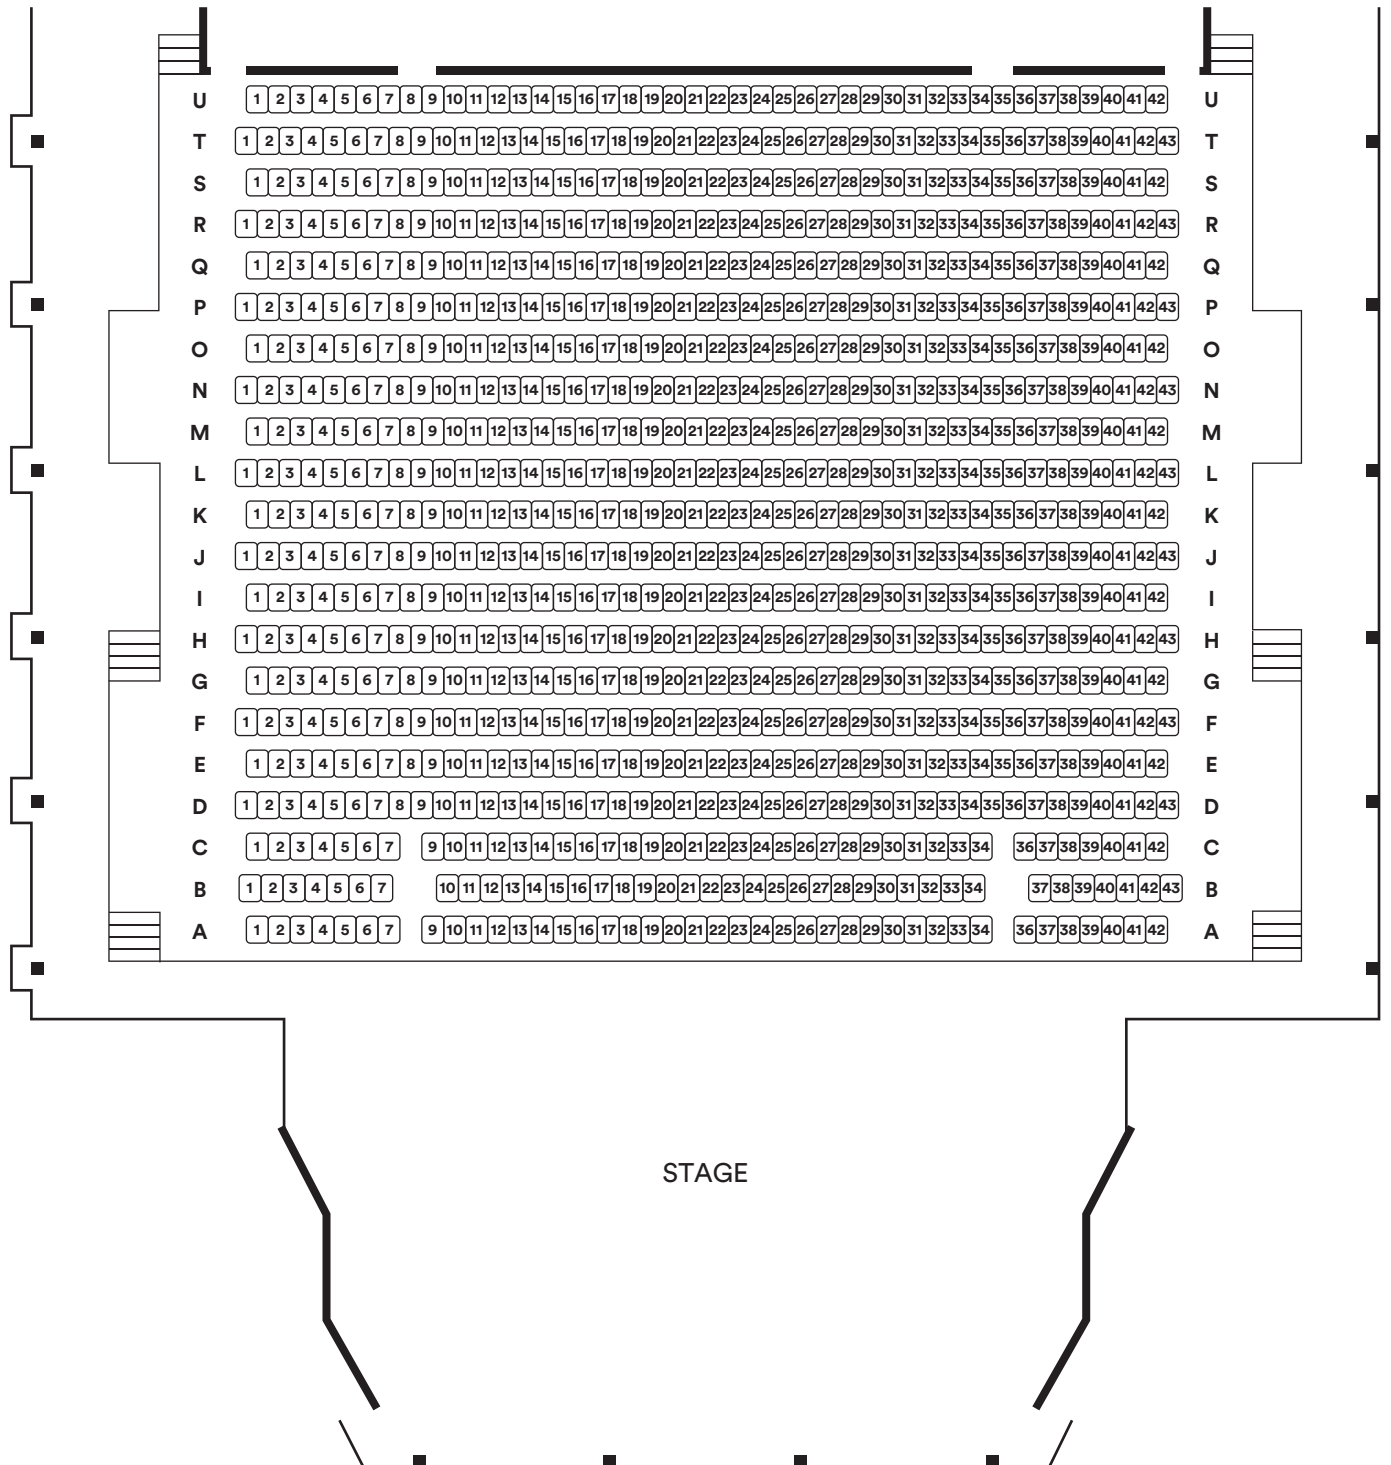

Melbourne Symphony Orchestra

Costa Hall
– Stalls

Melbourne Symphony Orchestra

Costa Hall
- Circle